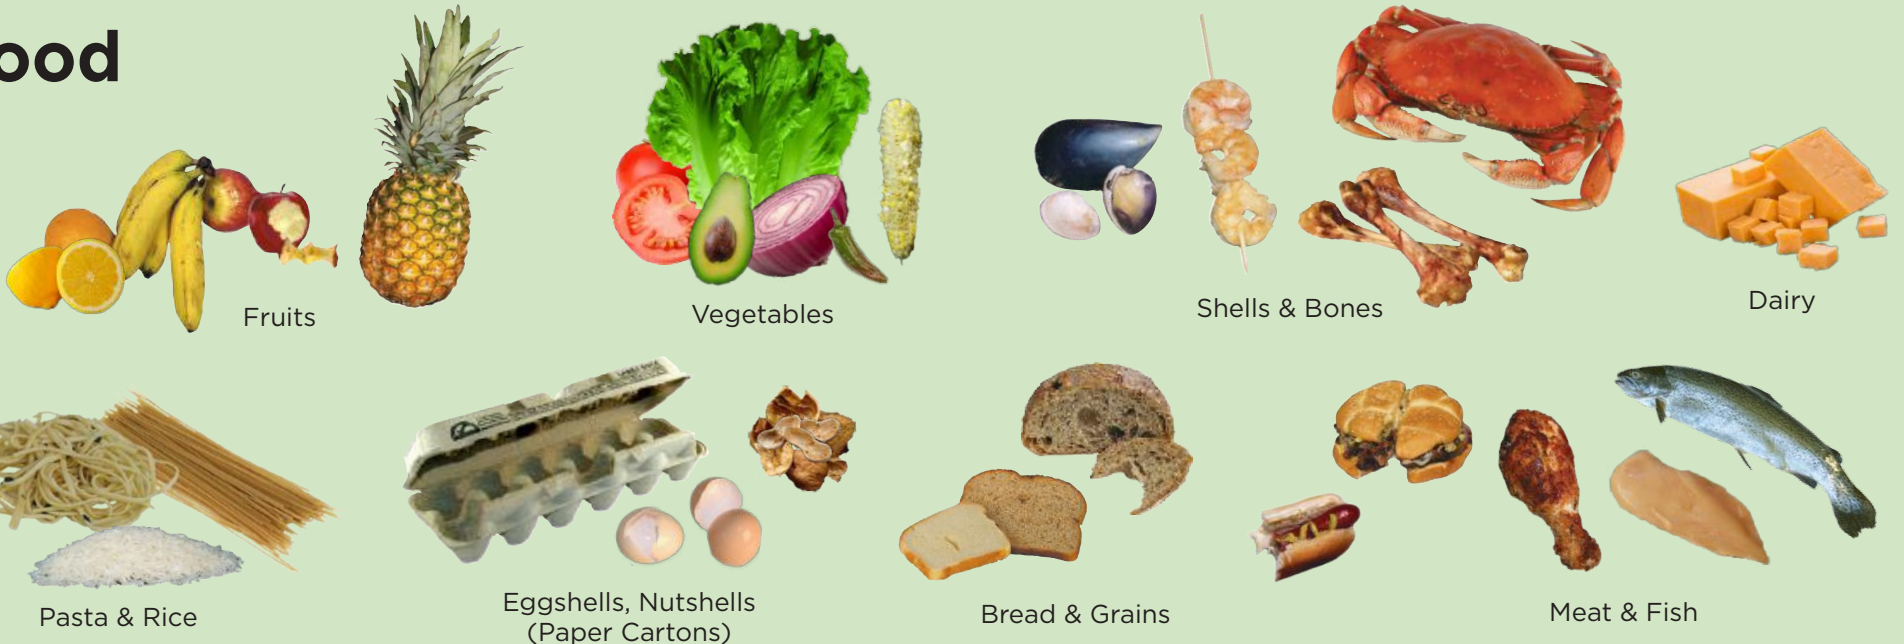

Food + Compostables

! NO Plastic. NO Metal. NO Glass. NO Liquids. !

Food

Food Soiled Paper

*No plastic or metal lined paper

Approved Compostable Packaging*

*Only Brown Cutlery Accepted

*Approved compostable packaging: cedar-grove.com/commercial/accepted-items/